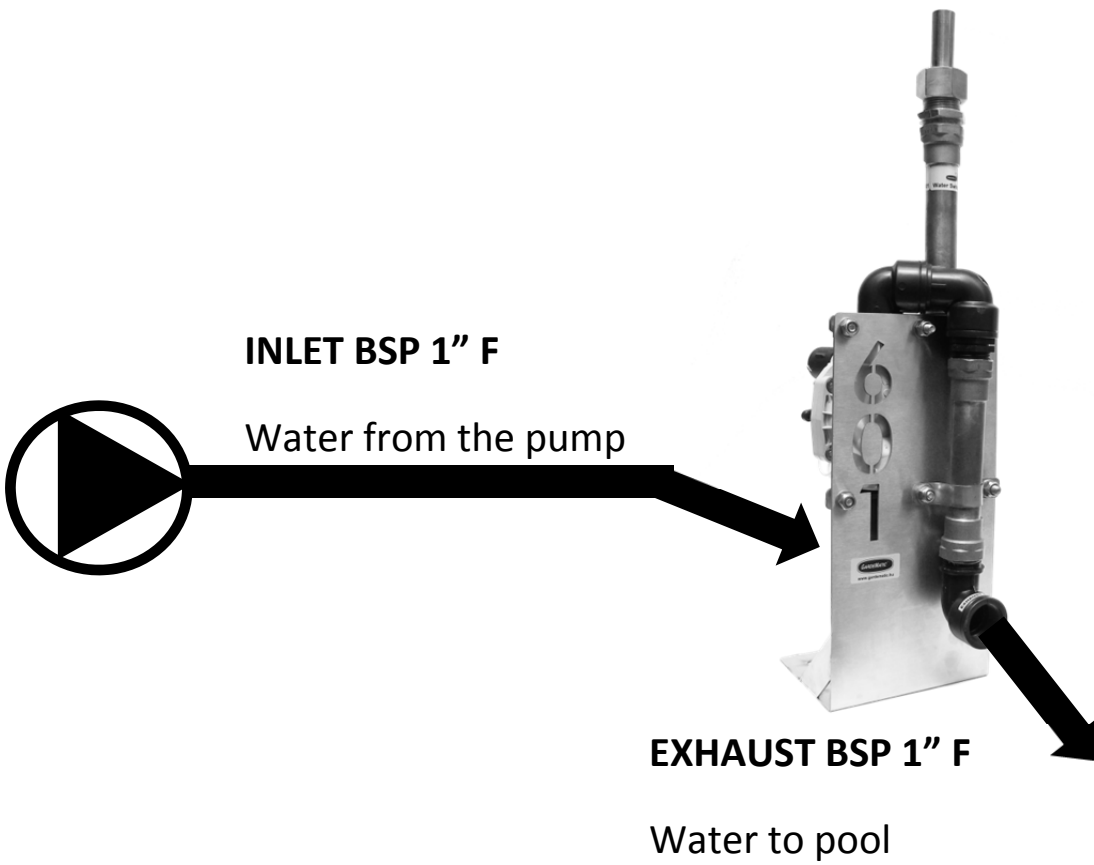

ENG

Water Switch 601

ADJUSTABLE SINGLE JET

Connection manual

GardeMatic Ltd.

H-1163 Budapest, Gordonka utca 8.

Telefon/fax: +36 1 403 2634

E-mail: gardematic@gardematic.hu

ELECTRIC CONNECTION 24V AC !

Connect, and program the relay with your NanoMagic or other PLC.